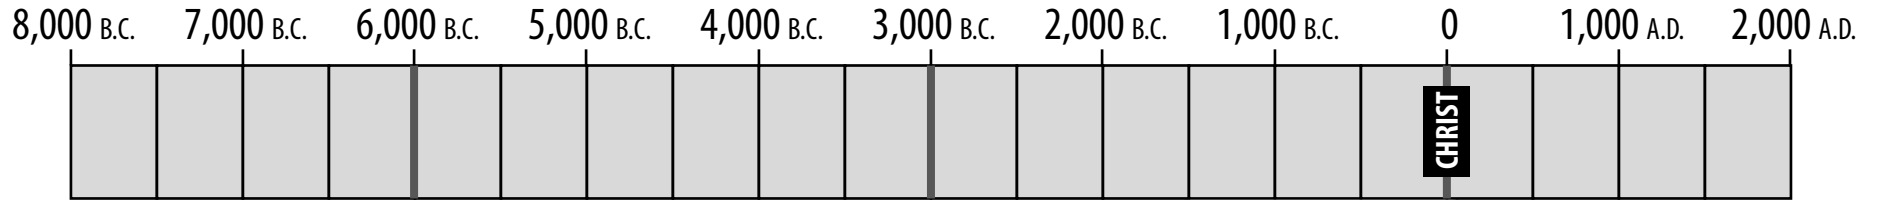

# Keeping Biblical History Straight

The history of the people of Israel can be confusing. Here are some timelines and maps to help.

**From our time, written history goes back about 10,000 years.**

**Most of the events in the Bible happened during this time.**