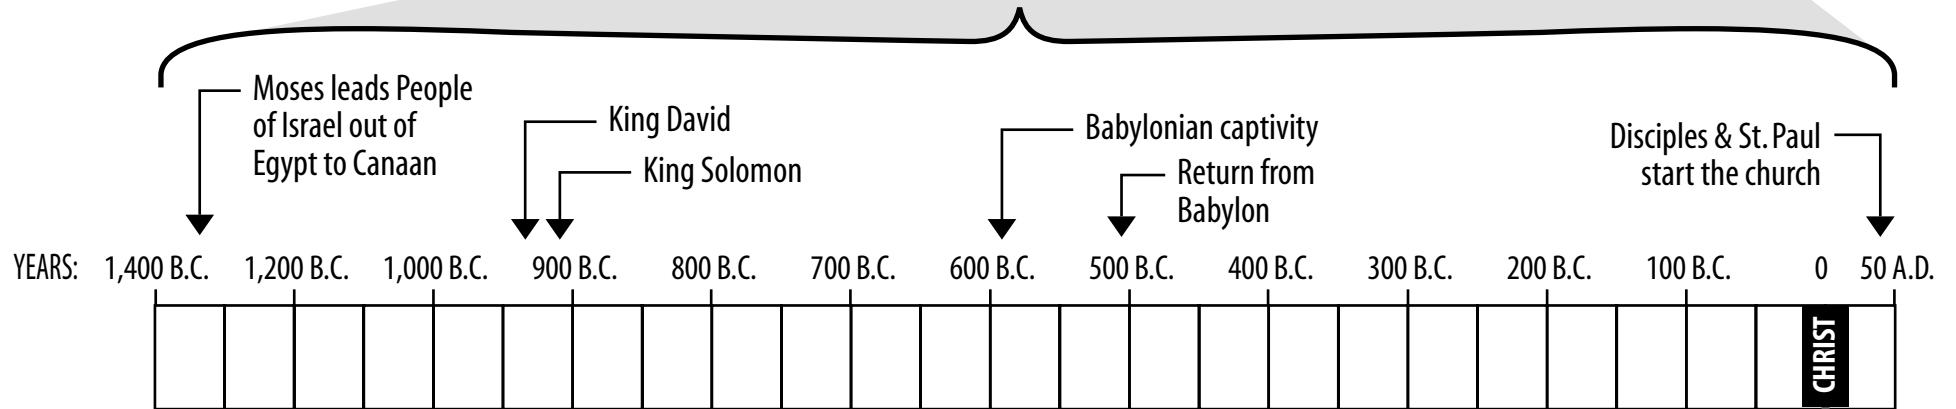

# Keeping Biblical History Straight

The history of the people of Israel can be confusing. Here are some timelines and maps to help.

**From our time, written history goes back about 10,000 years.**

**Most of the events in the Bible happened during this time.**

**Here is that period of time in more detail:**

**This is where all these things happened.**